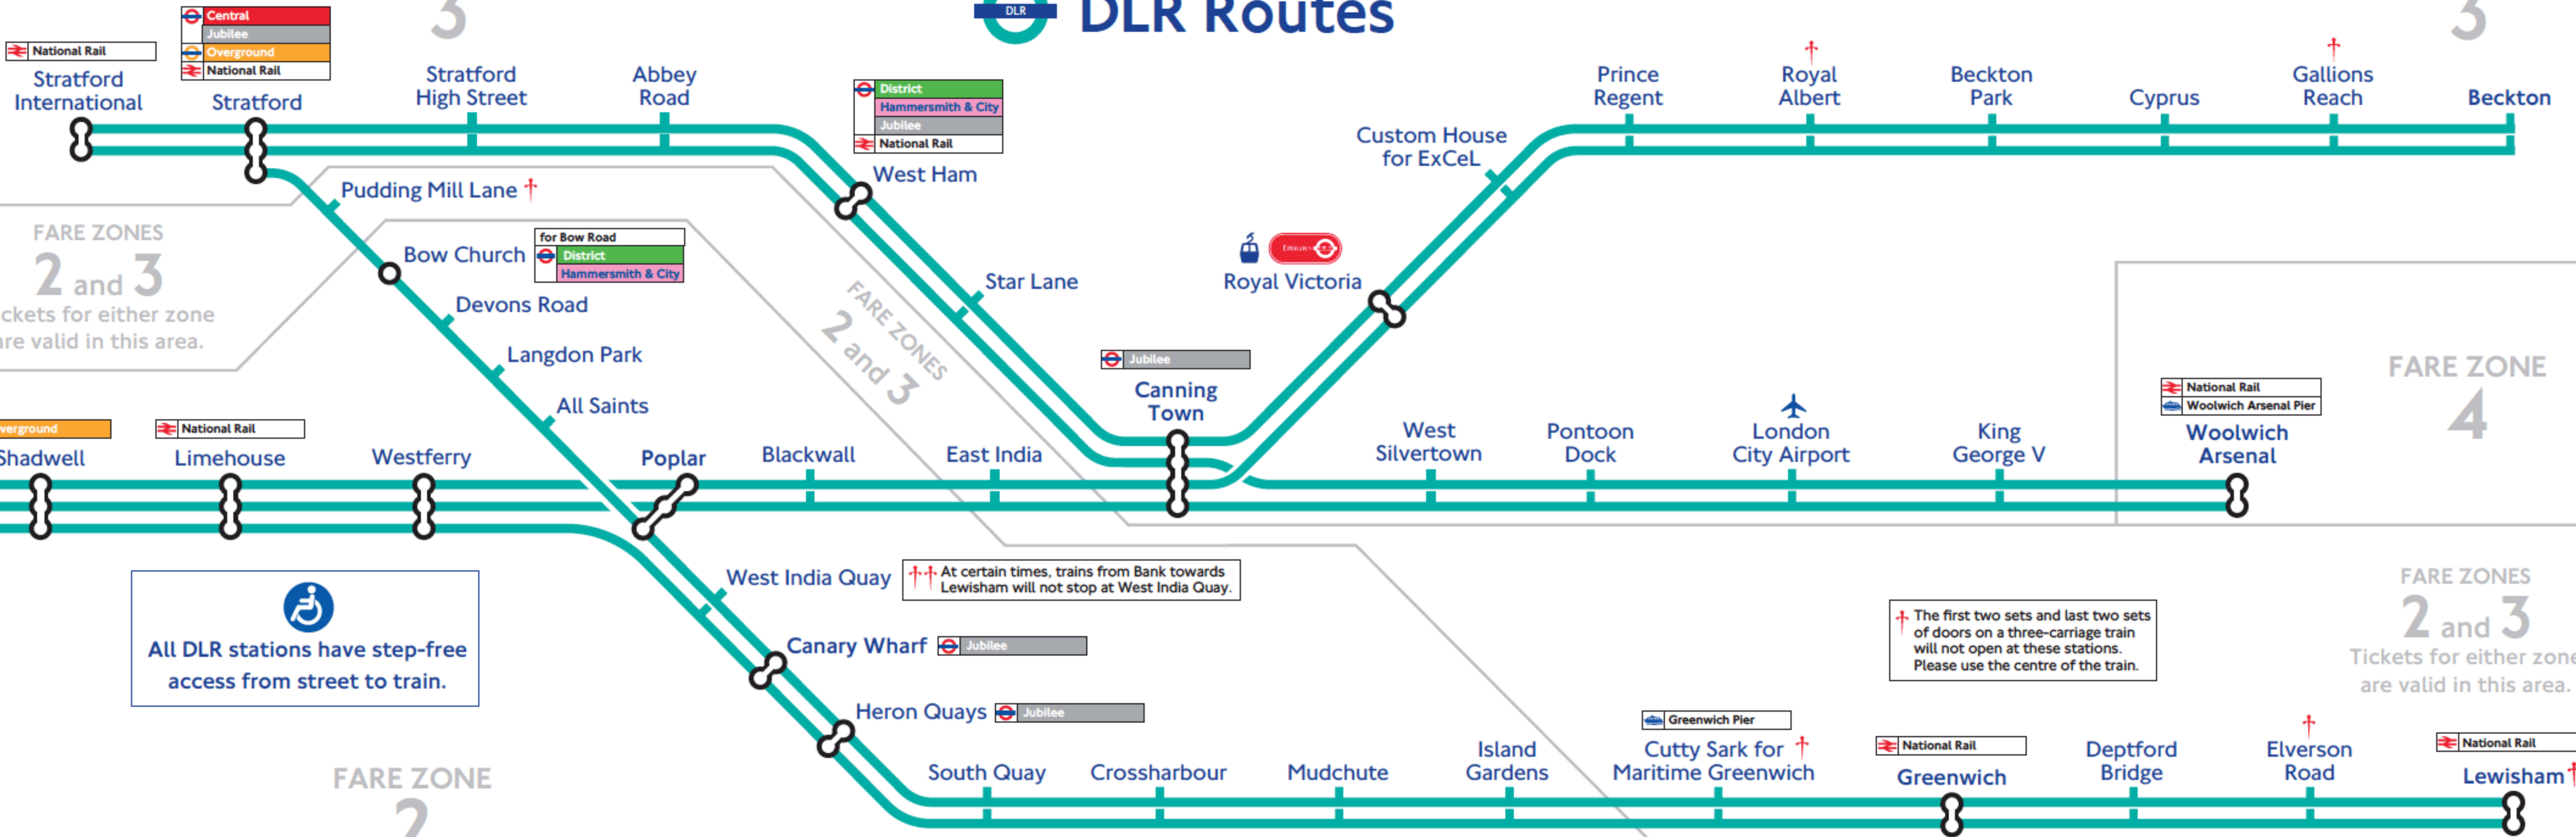

FARE ZONE 1

FARE ZONE 3

FARE ZONE 3

DLR Routes

FARE ZONES 2 and 3
 Tickets for either zone are valid in this area.

FARE ZONES 2 and 3

FARE ZONE 4

FARE ZONES 2 and 3
 Tickets for either zone are valid in this area.

All DLR stations have step-free access from street to train.

† The first two sets and last two sets of doors on a three-carriage train will not open at these stations. Please use the centre of the train.

for Tower Hill
 Circle, District

for Fenchurch Street
 National Rail

Tower Pier

Central, Circle, District, Northern, Waterloo & City

FARE ZONE 1

FARE ZONE 2